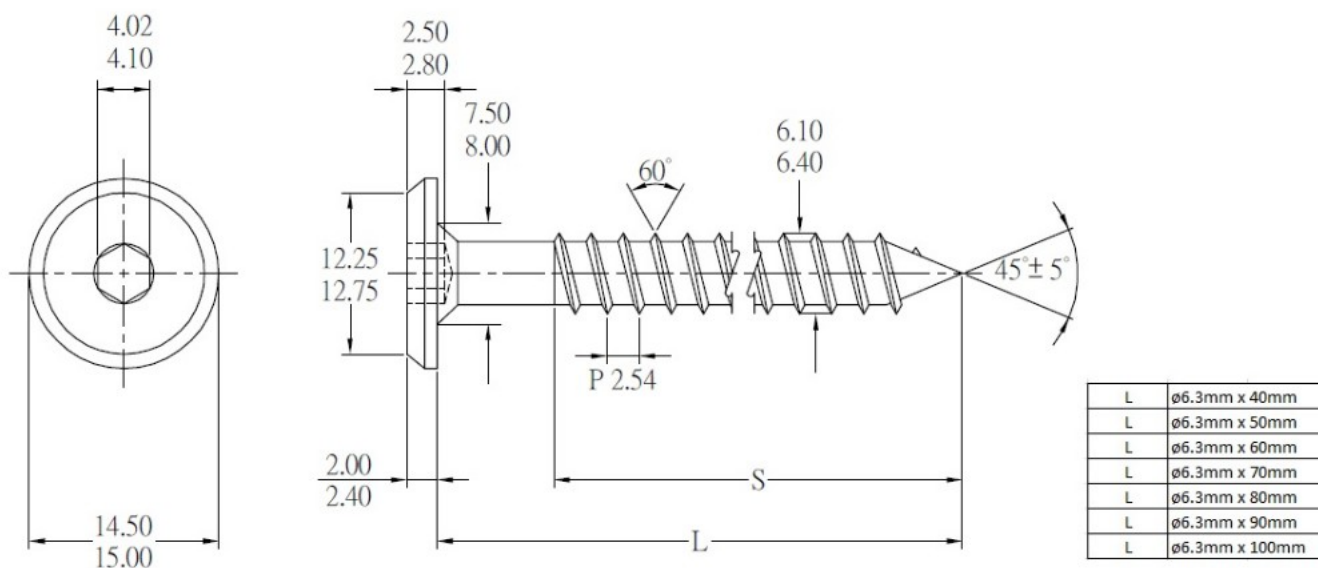

PRODUCT SHEET

Description:

Fifteen Wood Screw, Steel YZP, $\phi 6.3\text{mm} \times 100\text{mm}$, Hex 4mm

Item number:

12.01.397-0

Units	Box	Carton	HS Code	Barcode
Pcs.	1	600	7318149199	
				5704866103190

SISO A/S

Mileparken 11
DK-2740 Skovlunde
Denmark
VAT: 24786013

Phone +45 45 830 900

www.siso.dk
siso@siso.dk

Danske Bank
Nytorv Branch
Copenhagen
SWIFT: DABADKKK

Account no.
4180 3112 112936
IBAN Account
DK7230003112112936